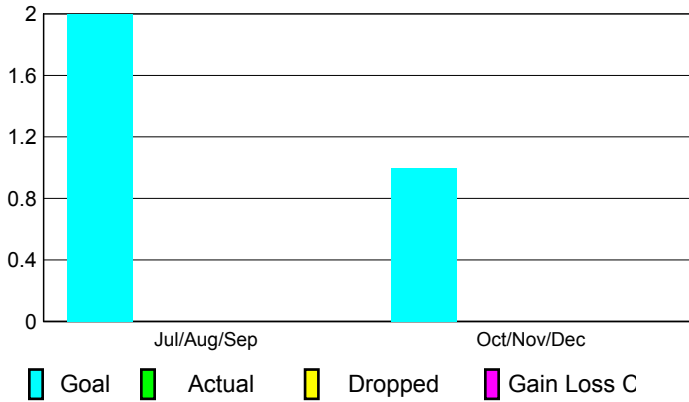

2010-2011 GMT Reports for District (or Undistricted) **District H 1**

GMT: **Doctor NICOLAS JARA ORELL**

Location: **PERU**

GMT CA: **3**

CLUBS

Club Results
2010-2011

Clubs
2009-2010

Month	New Club Goal	Actual New Clubs	Actual Dropped Clubs	Gain/Loss of Clubs	Gain/Loss of Clubs
Jul/Aug/Sep	2	0	0	0	2
Oct/Nov/Dec	1	0	0	0	3
Totals	3	0	0	0	5

Club Results 2010-2011

Goal, New, Dropped, Gain/Loss

Comparison of Club Gain/Loss

Current Year Compared to the Previous Year

YTD Status Quo Clubs 2010-2011

Status Quo Clubs Compared to Status Quo Members

MEMBERSHIP