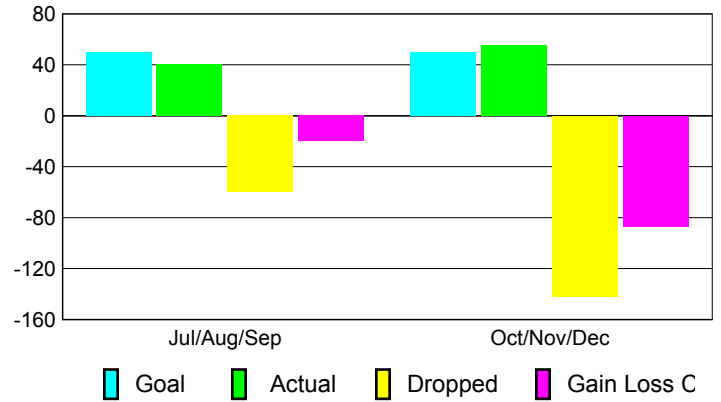

Membership Results 2010-2011

Goal, New, Dropped, Gain/Loss