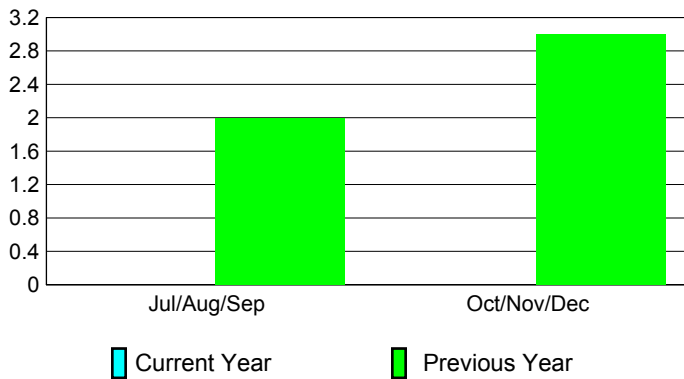

Club Results 2010-2011

Goal, New, Dropped, Gain/Loss

Comparison of Club Gain/Loss

Current Year Compared to the Previous Year

YTD Status Quo Clubs 2010-2011

Status Quo Clubs Compared to Status Quo Members

MEMBERSHIP