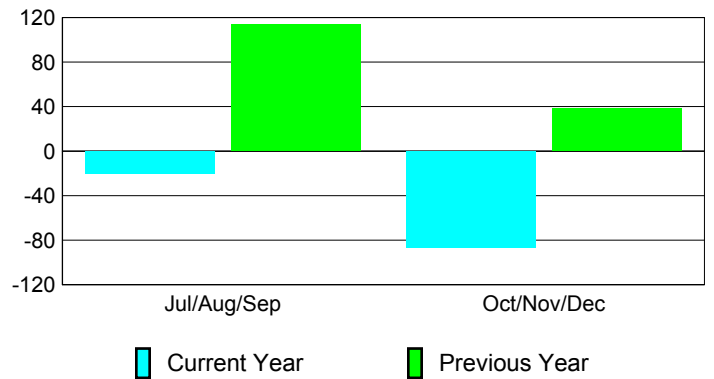

Comparison of Membership Gain/Loss

Current Year Compared to the Previous Year